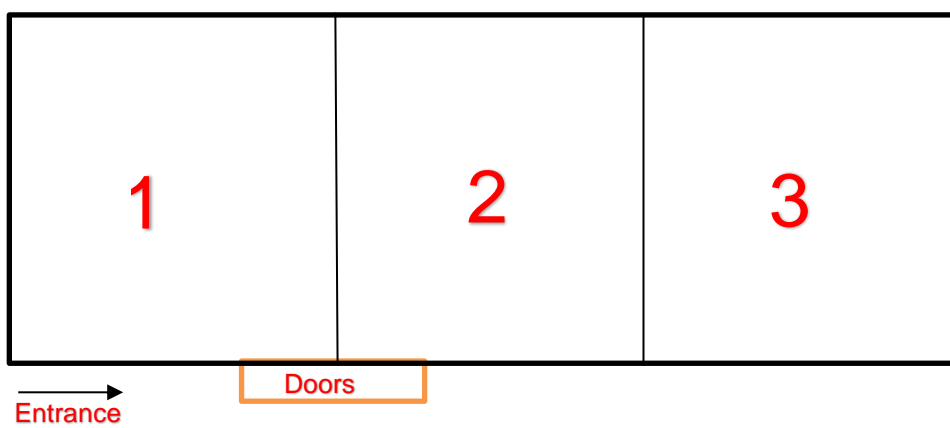

JUNIOR SPORTS LEAGUES INDOOR SOCCER

INDOOR SOCCER COURT LAYOUT

FINAL DRAW

Years 5 & 6

Wednesday 27th September

Finals

St. Pius Canes	VS	Porirua East Tuataras	3.40pm	Court 1	13 th & 14 th
Papakōwhai Pūkeko	VS	Newlands Cheetahs	3.40pm	Court 2	11 th & 12 th
Holy Family Adeaze	VS	Ngati Toa Knights	4.10pm	Court 1	9 th & 10 th
TKMP Kererū	VS	Rangikura Renegades	4.10pm	Court 2	7 th & 8 th
Ngati Toa Ninjas	VS	Newlands Tigers	4.40pm	Court 1	5 th & 6 th
Discovery Phoenix	VS	Newlands Lions	4.40pm	Court 2	3 rd & 4 th
Discovery Scorers	VS	Newlands Panthers	5.10pm	Court 1	1 st & 2 nd
St. Theresa Rebels	-	BYE	-	-	15 th